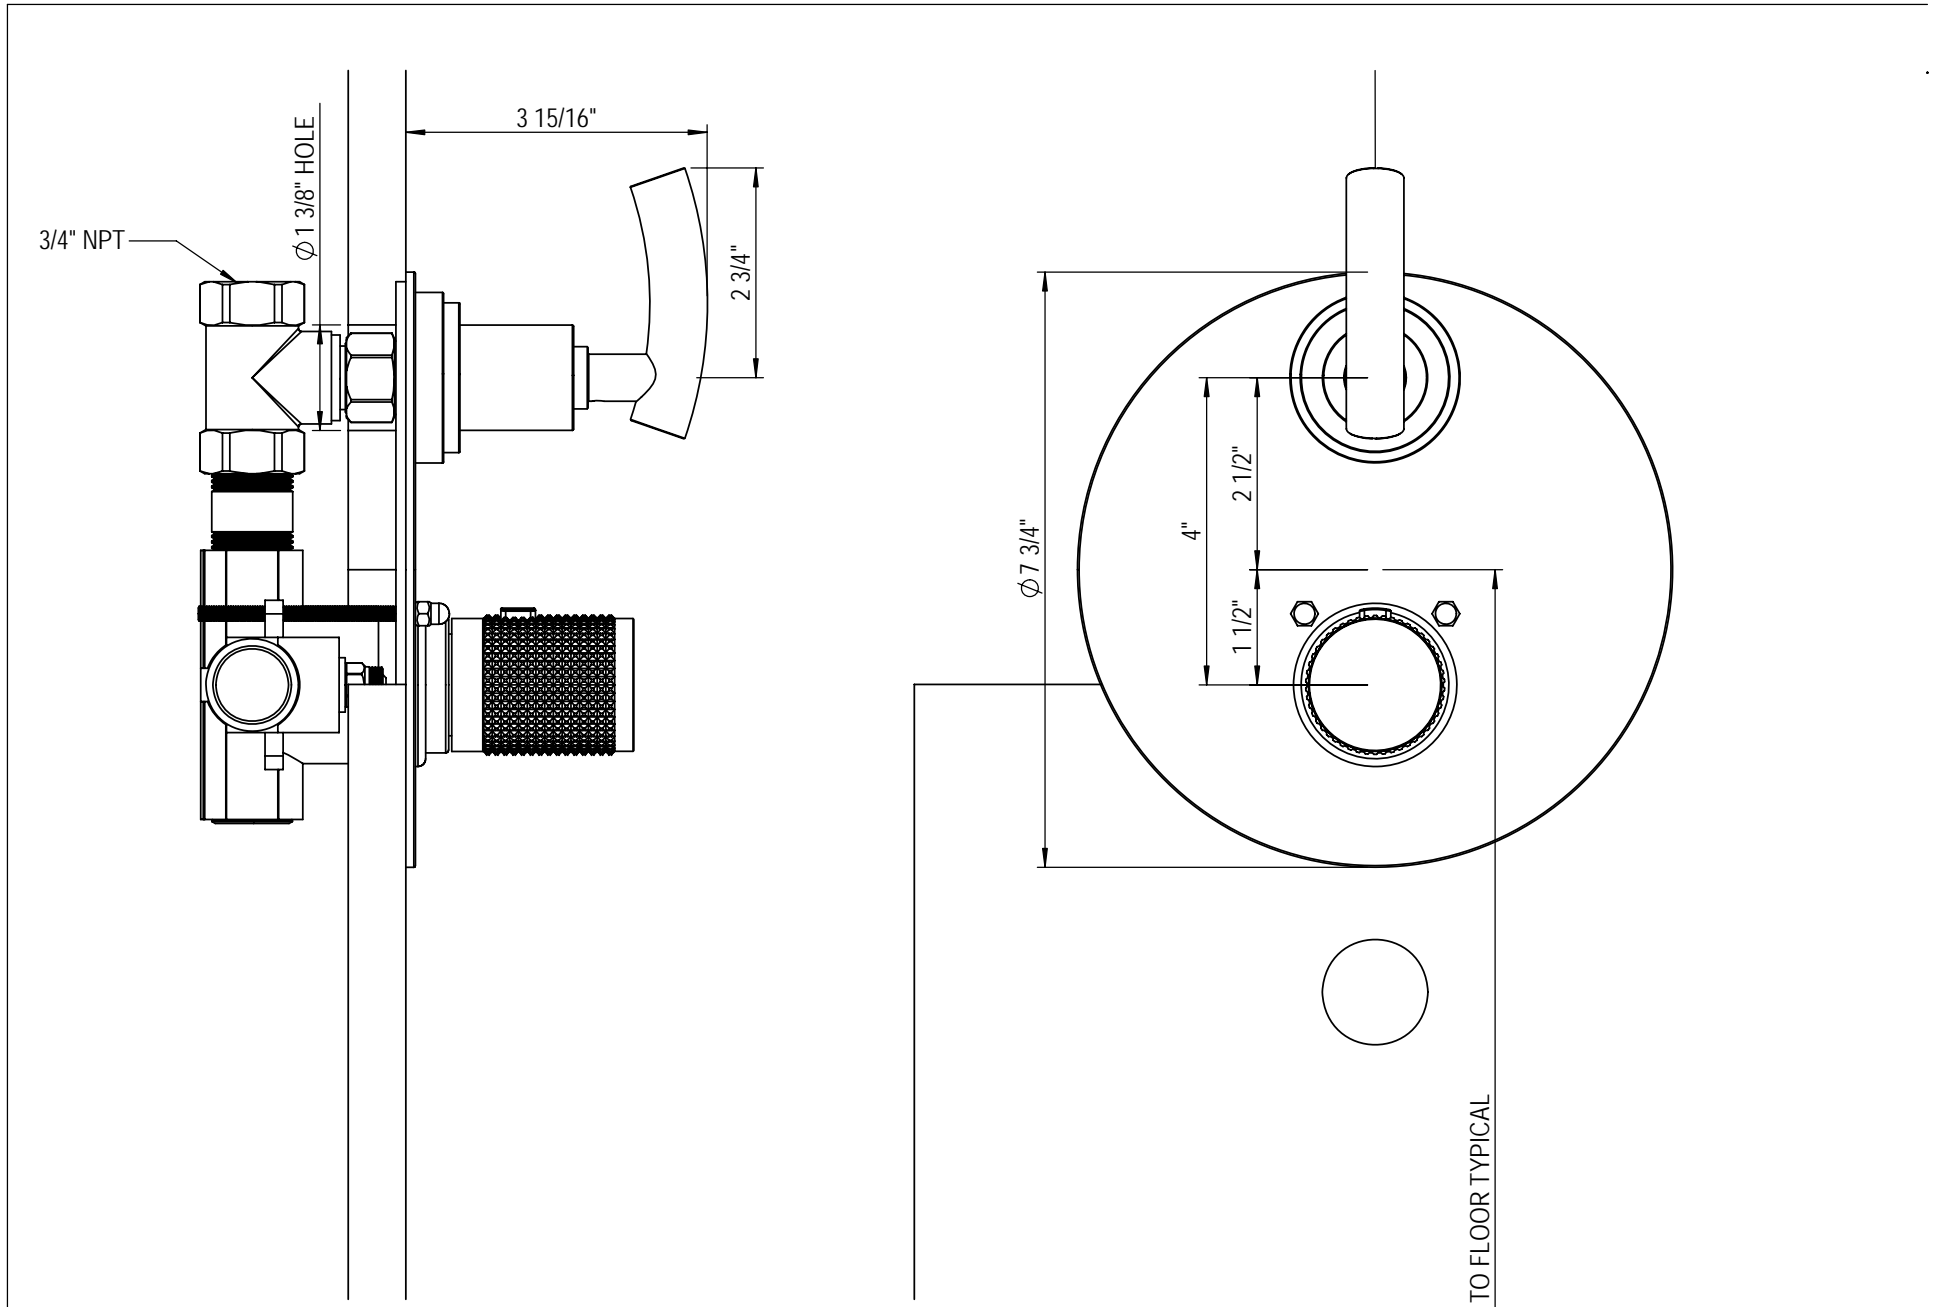

# 3/4" Temperature Control Valve with Shut-Off Control Valve 4PRBHOL

TEL: 905-851-6781  
FAX: 905-851-8031  
TOLL FREE: 800-461-5901

the RUBINET FAUCET COMPANY

www.rubinet.com

# 1/2" Temperature Control Valve with Shut-Off Control Valve 4QRBHOL

TEL: 905-851-6781  
FAX: 905-851-8031  
TOLL FREE: 800-461-5901

the RUBINET FAUCET COMPANY

[www.rubinet.com](http://www.rubinet.com)