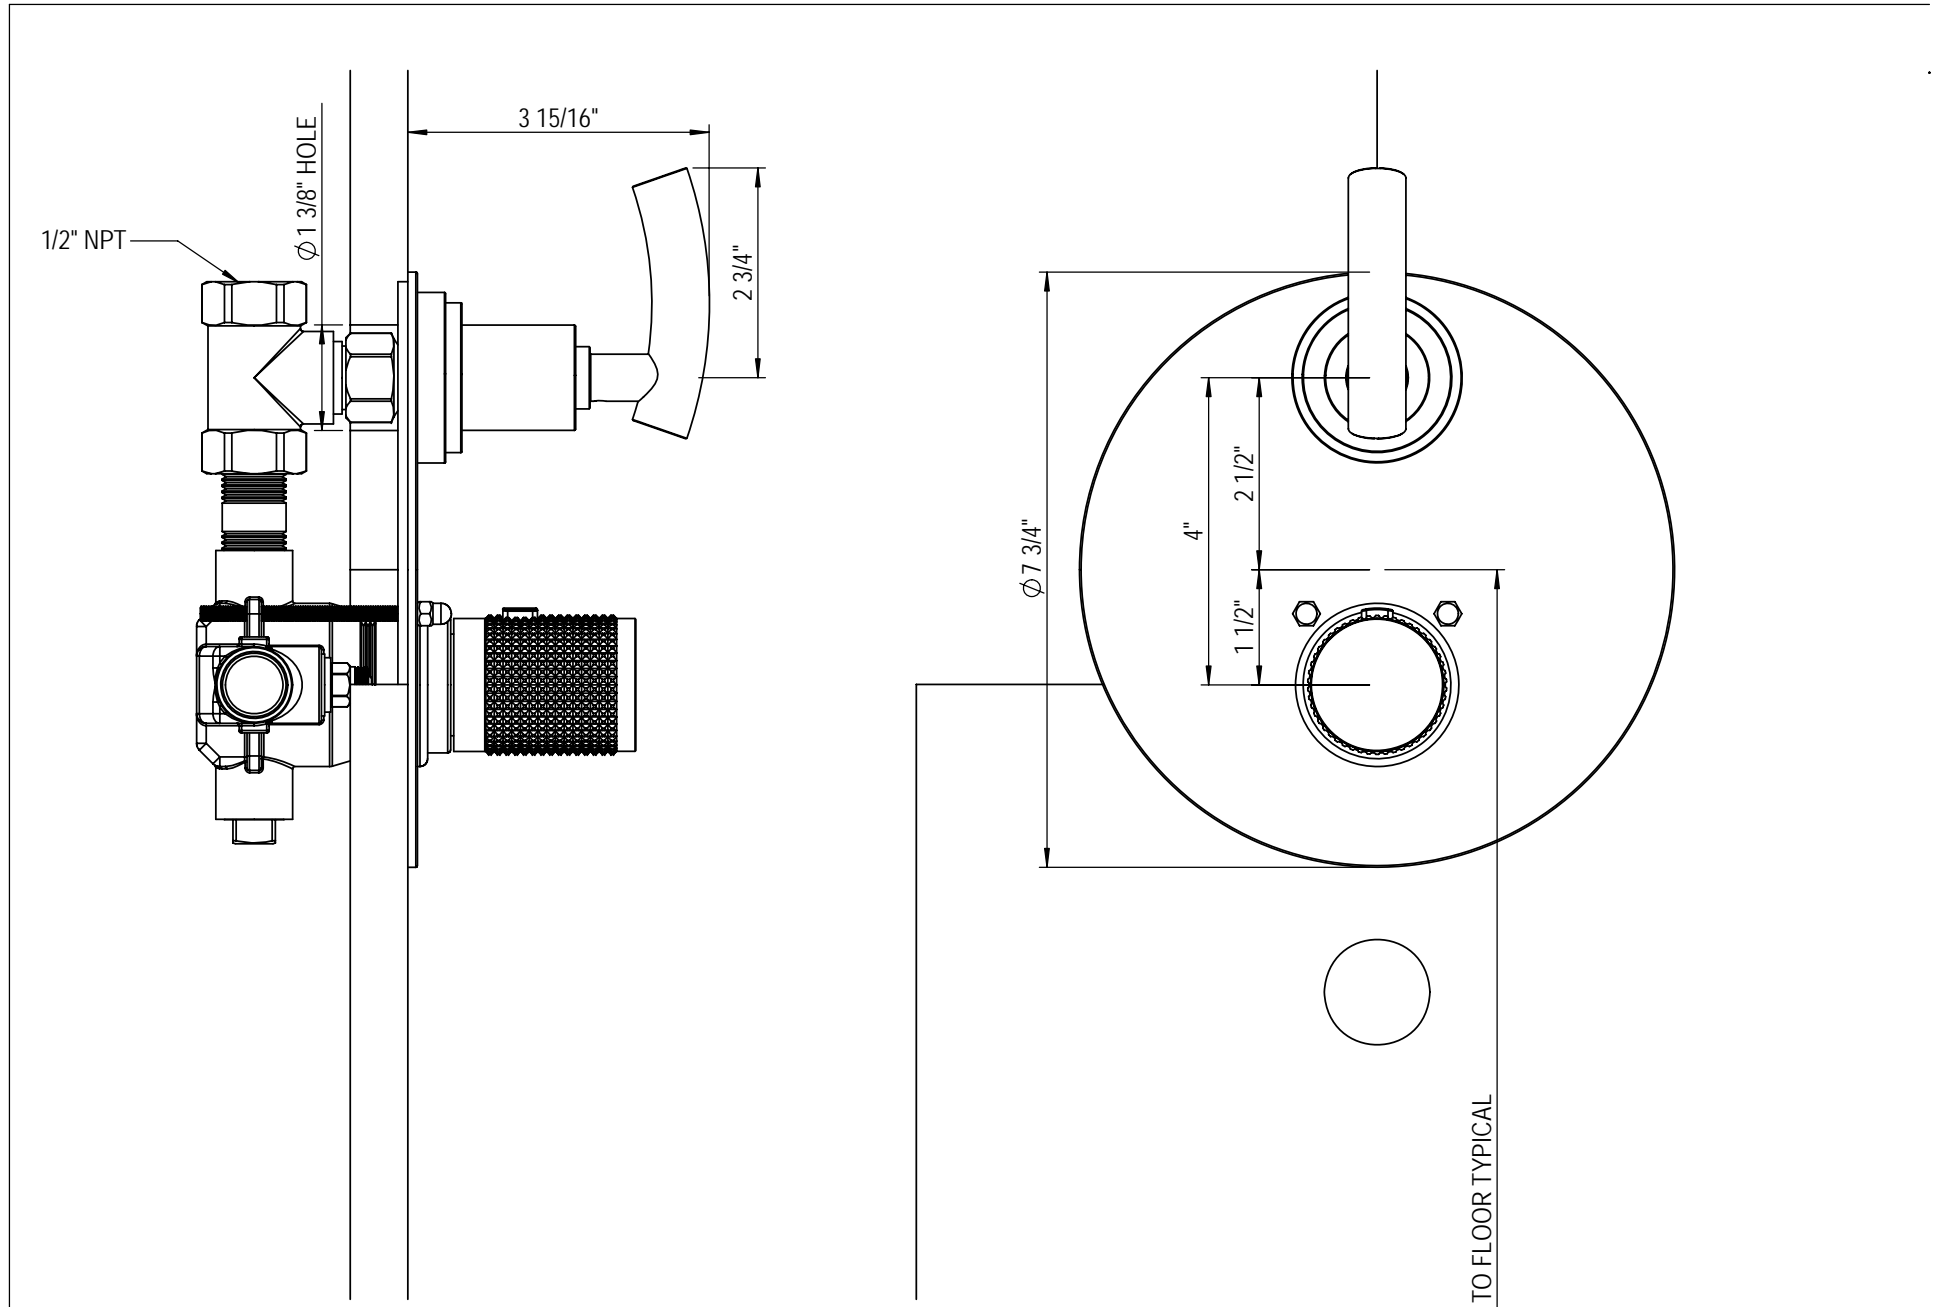

# 3/4" Temperature Control Valve with Shut-Off Control Valve 4PRBHOL

TEL: 905-851-6781  
FAX: 905-851-8031  
TOLL FREE: 800-461-5901

the RUBINET FAUCET COMPANY

www.rubinet.com

# 1/2" Temperature Control Valve with Shut-Off Control Valve 4QRBHOL

TEL: 905-851-6781  
FAX: 905-851-8031  
TOLL FREE: 800-461-5901

the RUBINET FAUCET COMPANY

[www.rubinet.com](http://www.rubinet.com)